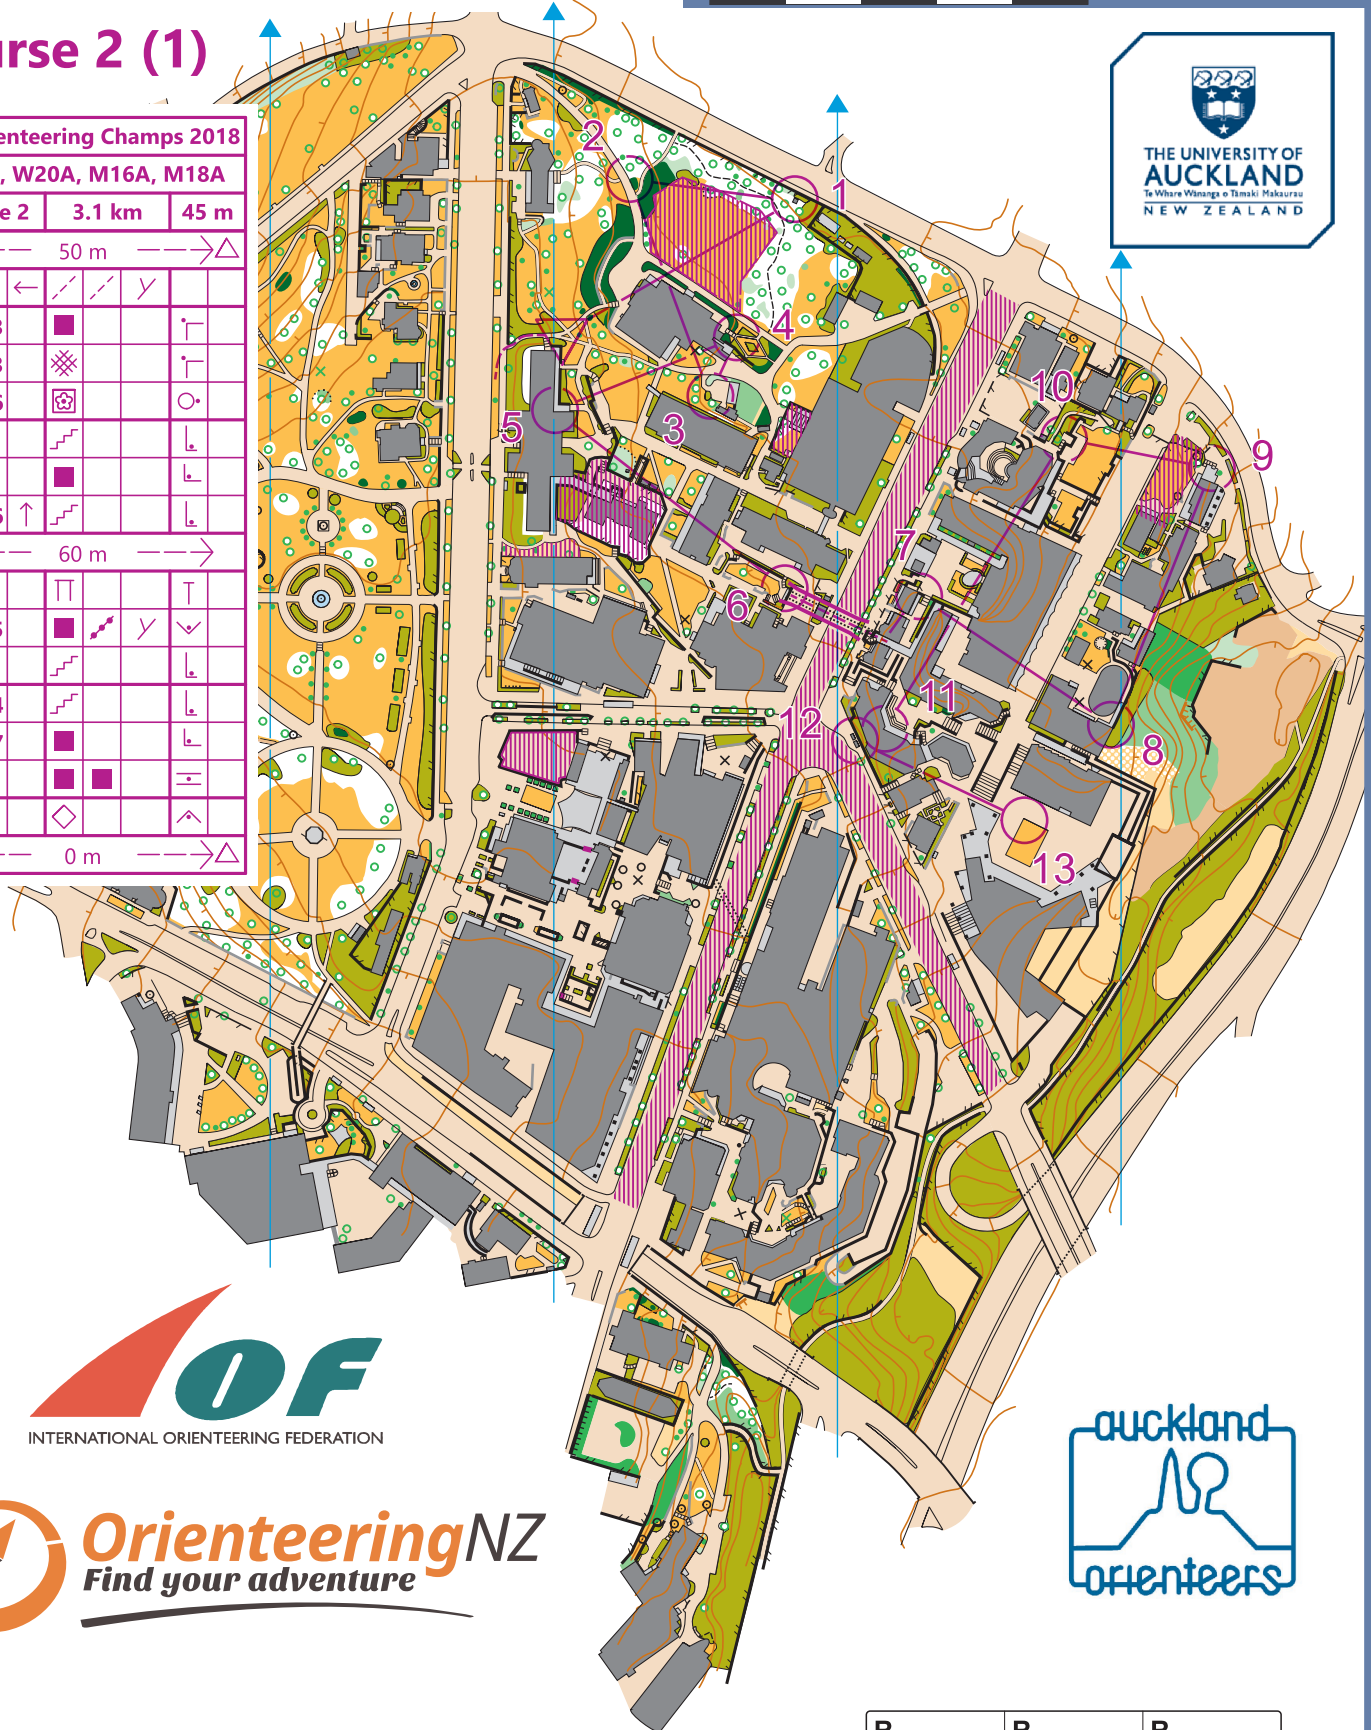

NZOC
2018
New Zealand Orienteering Championship, Auckland 2018

University of Auckland

Scale 1:4000 ISSOM2007 - ISCD2018
Contour 2 m

0m 200 m

Course 2 (1)

NZ Orienteering Champs 2018			
W21E, W20A, M16A, M18A			
Course 2	3.1 km	45 m	
50 m			
1	103	■	┌
2	133	⊗	┌
3	136	⊕	○
4	111	▬	└
5	40	■	└
6	206	↑	└
60 m			
7	41	▬	┌
8	105	■	└
9	57	▬	└
10	104	▬	└
11	207	■	└
12	54	■	└
13	52	◇	└
0 m			

R	R	R
---	---	---