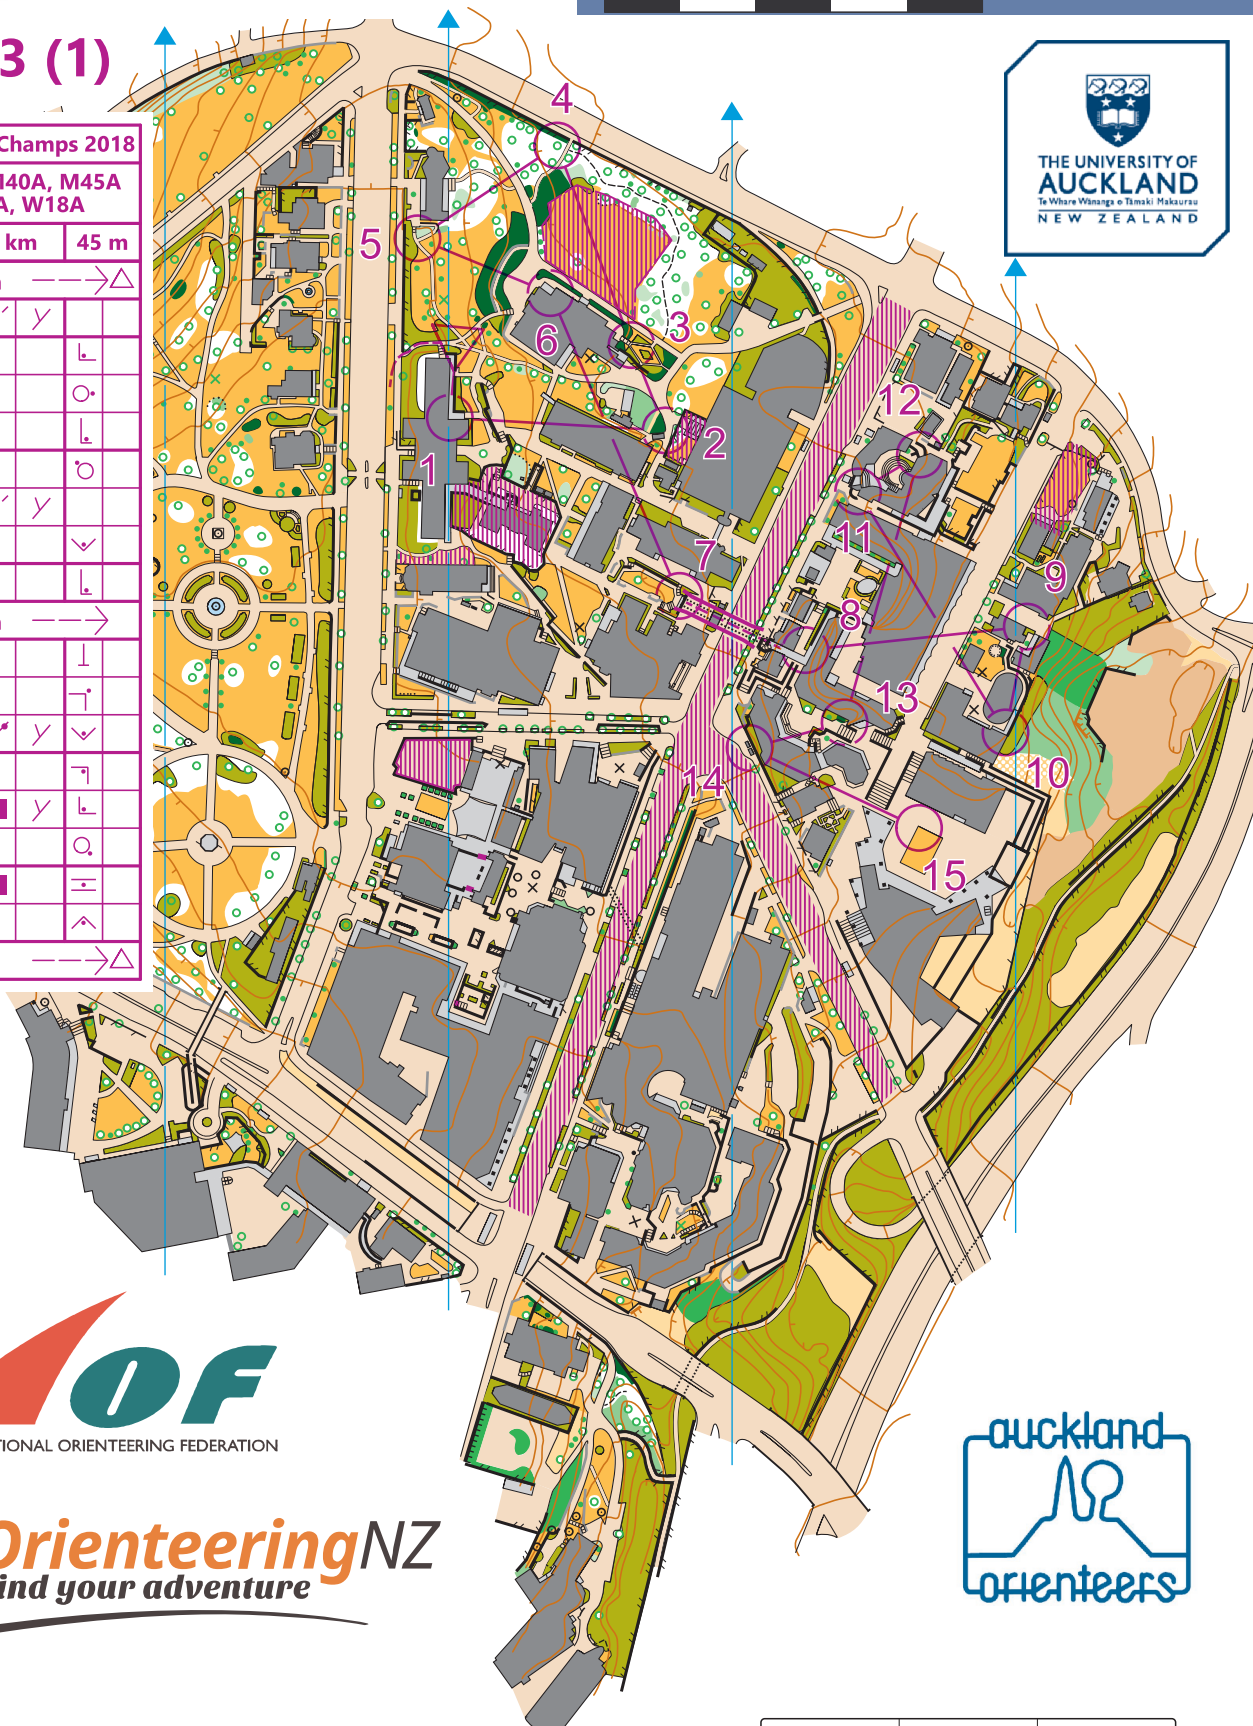

NZOC
2018
New Zealand Orienteering Championship, Auckland 2018

University of Auckland

Scale 1:4000 ISSOM2007 - ISCD2018
Contour 2 m

0m 200 m

Course 3 (1)

NZ Orienteering Champs 2018				
M21A, M35A, M40A, M45A M50A, W16A, W18A				
Course 3	3.0 km	45 m		
----- 50 m ----->△				
1	40	■		└
2	44	▨		○
3	111	▧		└
4	121	↖	△	○
5	58	▧	▧	└
6	116	■		∨
7	206	↑	▧	└
○----- 60 m ----->				
8	55	⊗		└
9	115	←	■	└
10	105	■	▧	∨
11	128	↑	■	└
12	56	↓	▧	└
13	204	▨		○
14	54	■	■	└
15	52	◇		↑
○----- 0 m ----->△				

R	R	R
---	---	---