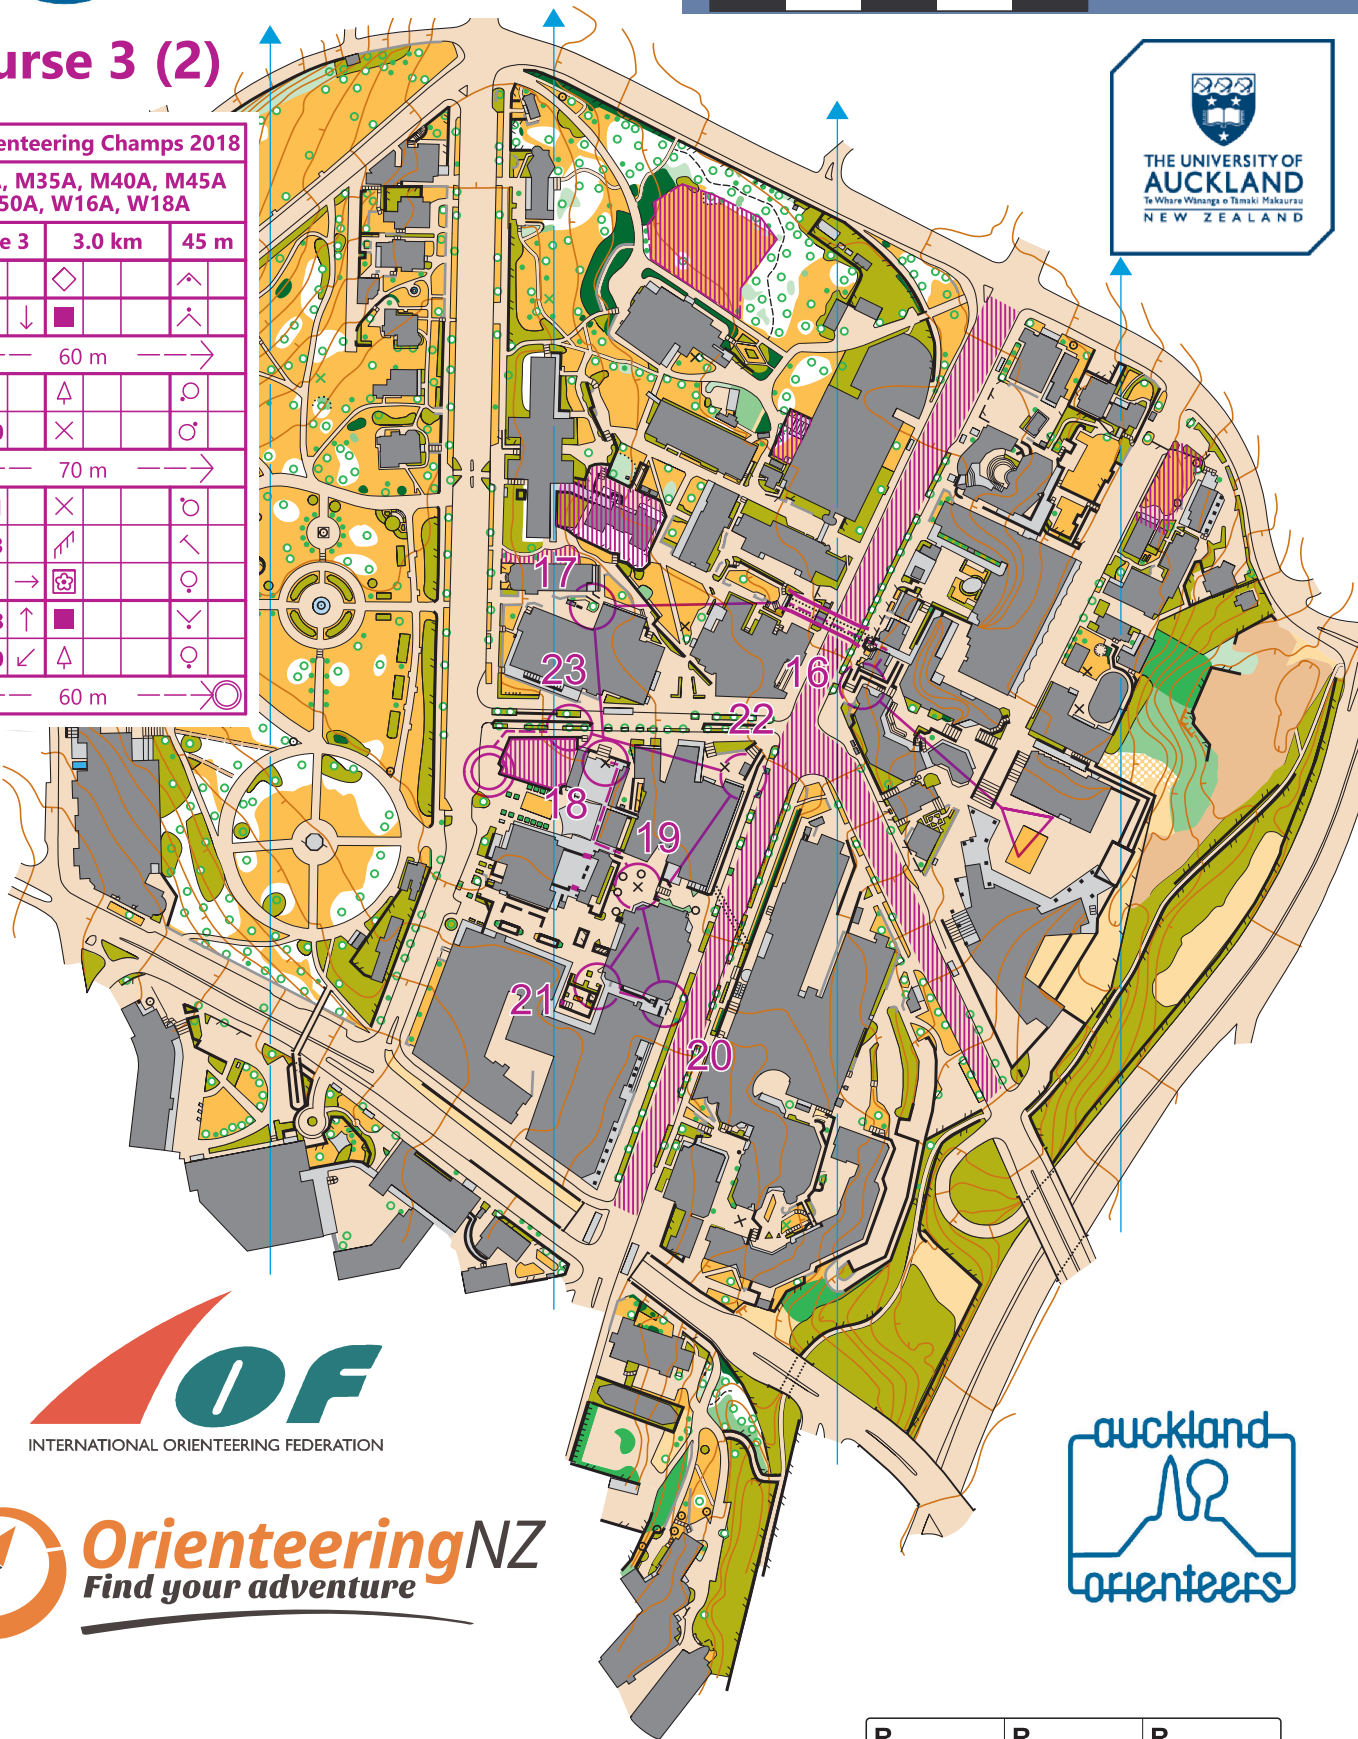

NZOC 2018
New Zealand Orienteering Championship, Auckland 2018

University of Auckland

Scale 1:4000 ISSOM2007 - ISCD2018
Contour 2 m

0m 200 m

Course 3 (2)

NZ Orienteering Champs 2018			
M21A, M35A, M40A, M45A M50A, W16A, W18A			
Course 3	3.0 km	45 m	
▶	◇		^
16 49 ↓	■		^
--- 60 m --->			
17 46	△		○
18 200	×		♂
○ --- 70 m --->			
19 101	×		○
20 113	↗		^
21 48 →	⊗		○
22 118 ↑	■		∇
23 100 ↙	△		○
○ --- 60 m ---> ⊗			

R	R	R
---	---	---