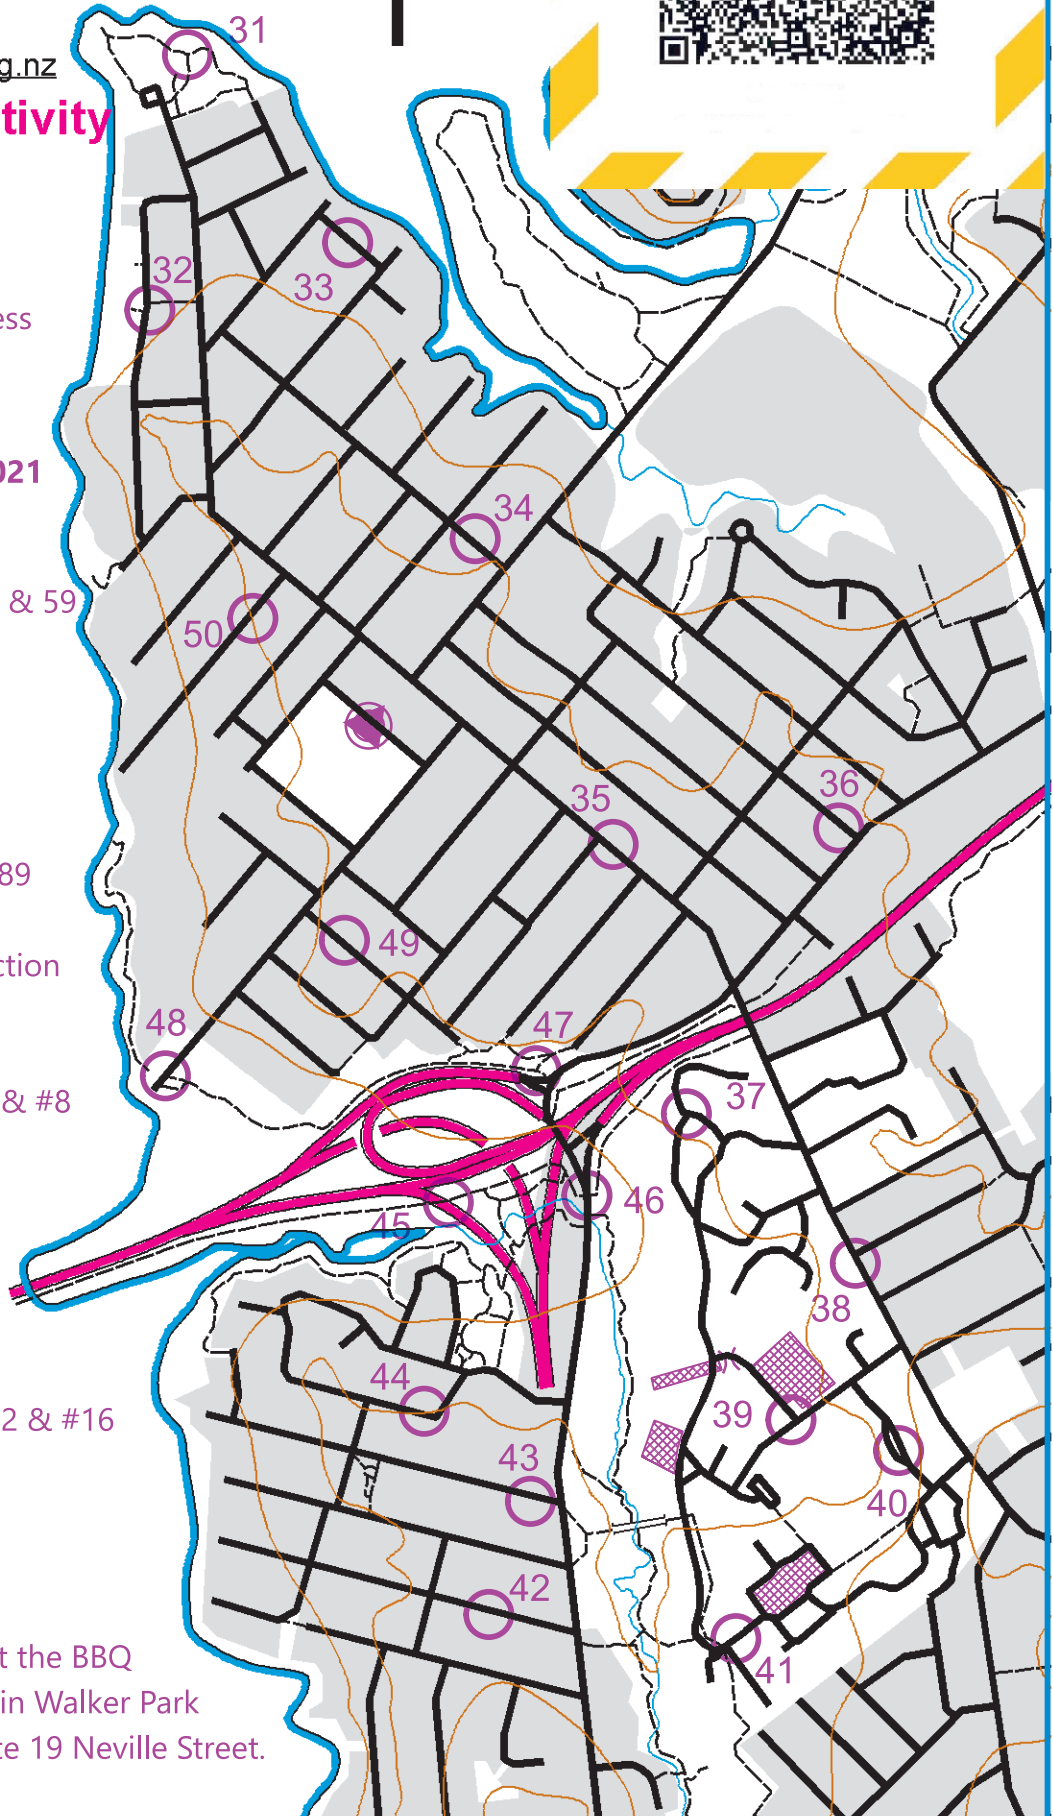

Pt Chev Streets

Scale 1:15000
Contours 10m

0 500 metres

SCAN HERE TO SIGN-IN WITH
THE NZ COVID TRACER APP

www.orienteingauckland.org.nz

Street Training Activity Oct 2021

QR code to access
this activity in
MapRun app

Pt Chev Night Streets Oct 2021

Start BBQ Shelter

- 31 Track Junction
- 32 Power Pole between 57 & 59
- 33 Tree Outside #10
- 34 Tree Outside #7
- 35 Tree Outside #103
- 36 Tree outside Car Yard
- 37 Road Junction
- 38 Power Pole outside #1/89
- 39 Sign on Street Corner
- 40 Lamp Post at Road Junction
- 41 White Sign
- 42 Tree Outside #18
- 43 Lamp Post between #6 & #8
- 44 Tree Outside #9
- 45 White Sign
- 46 Middle of Over Pass
- 47 Track Junction
- 48 Track End
- 49 Tree Outside #23
- 50 Power Pole between #12 & #16

Finish BBQ Shelter

Start: At the BBQ
shelter in Walker Park
opposite 19 Neville Street.