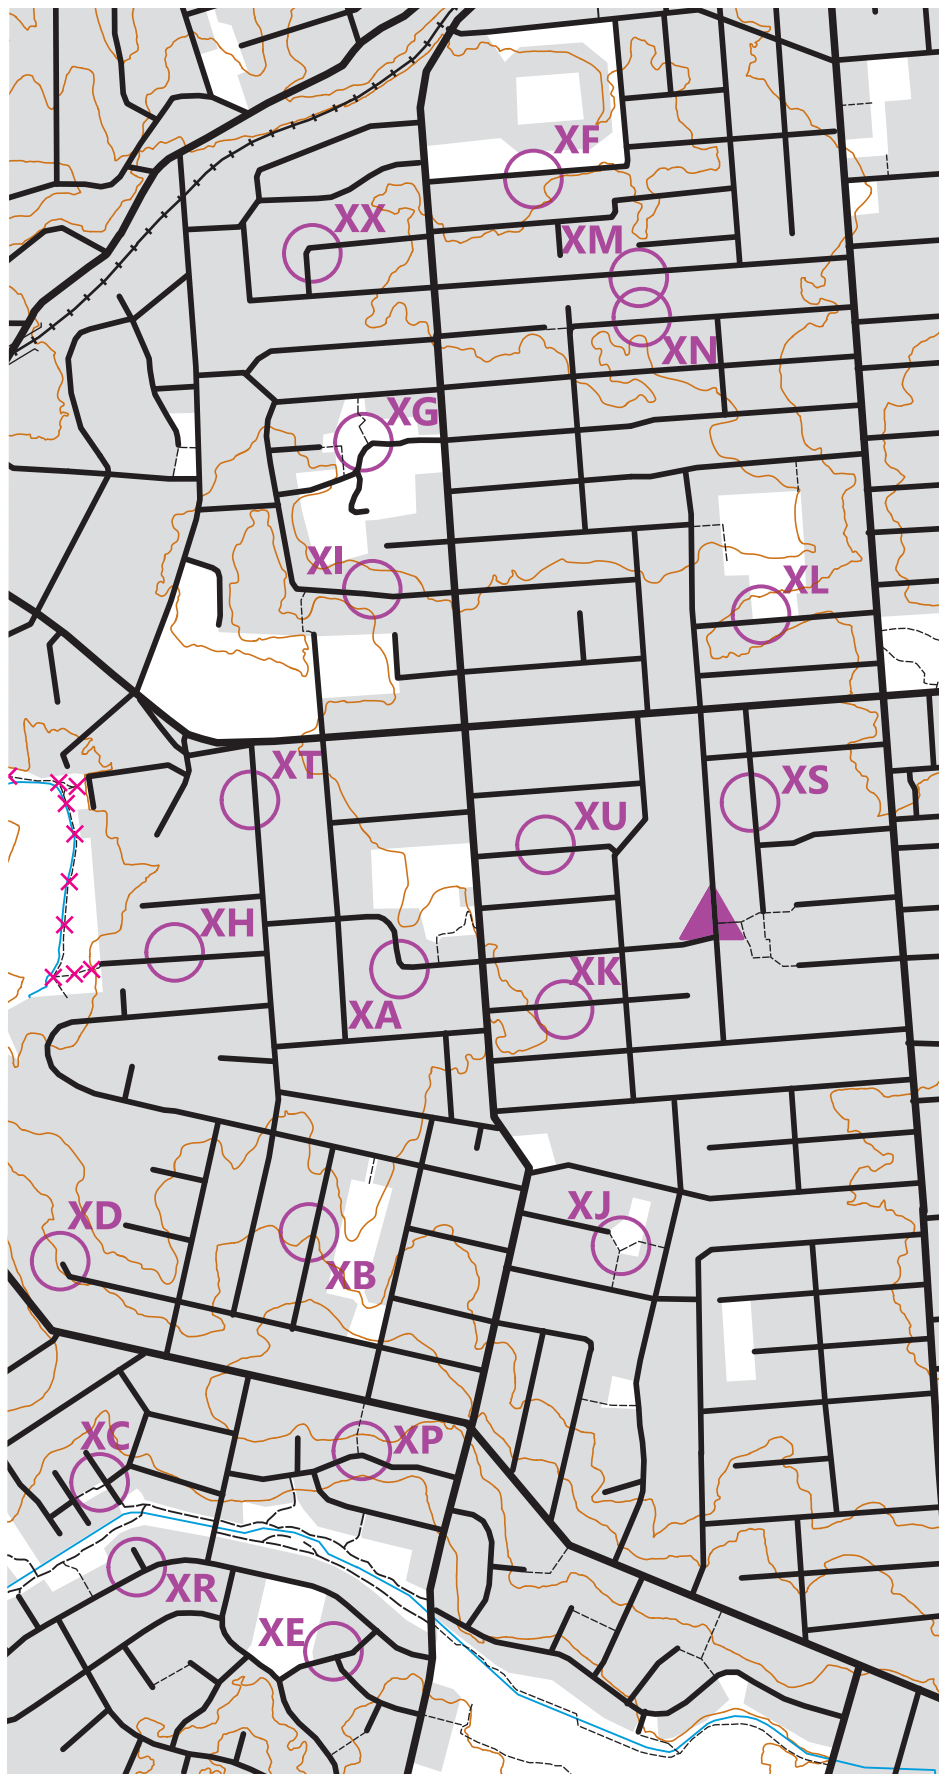

# Epsom West Streets

Scale 1:15000  500 metres  
Contours 20m

Spring Street Series #1  
3 September 2019

Setter: Ami McGowan

- XA Lamppost outside No. 22
- XB Tree outside No. 15
- XC Lamppost, path end (NE)
- XD Lamppost outside No. 117
- XE Lamppost outside No. 9
- XF Lamppost outside No. 21
- XG Tree at track end
- XH Tree outside No. 15
- XI Tree outside No. 15
- XJ Track junction
- XK Tree outside No. 13
- XL Lamppost outside school
- XM Lamppost outside No. 58
- XN Lamppost outside No. 47
- XP Track end (S)
- XR Lamppost outside No. 2
- XS Tree outside No. 5
- XT Tree outside No. 11
- XU Tree outside No. 8
- XX Tree on inside corner

- Course A Any 18 Controls
- Course B Any 14 Controls
- Course C Any 10 Controls
- Course D Any 6 Controls

Aim to finish  
close to 1 hour

Emergency Phone Numbers  
021 115 3727 021 0639 629  
[www.orienteeingauckland.org.nz](http://www.orienteeingauckland.org.nz)