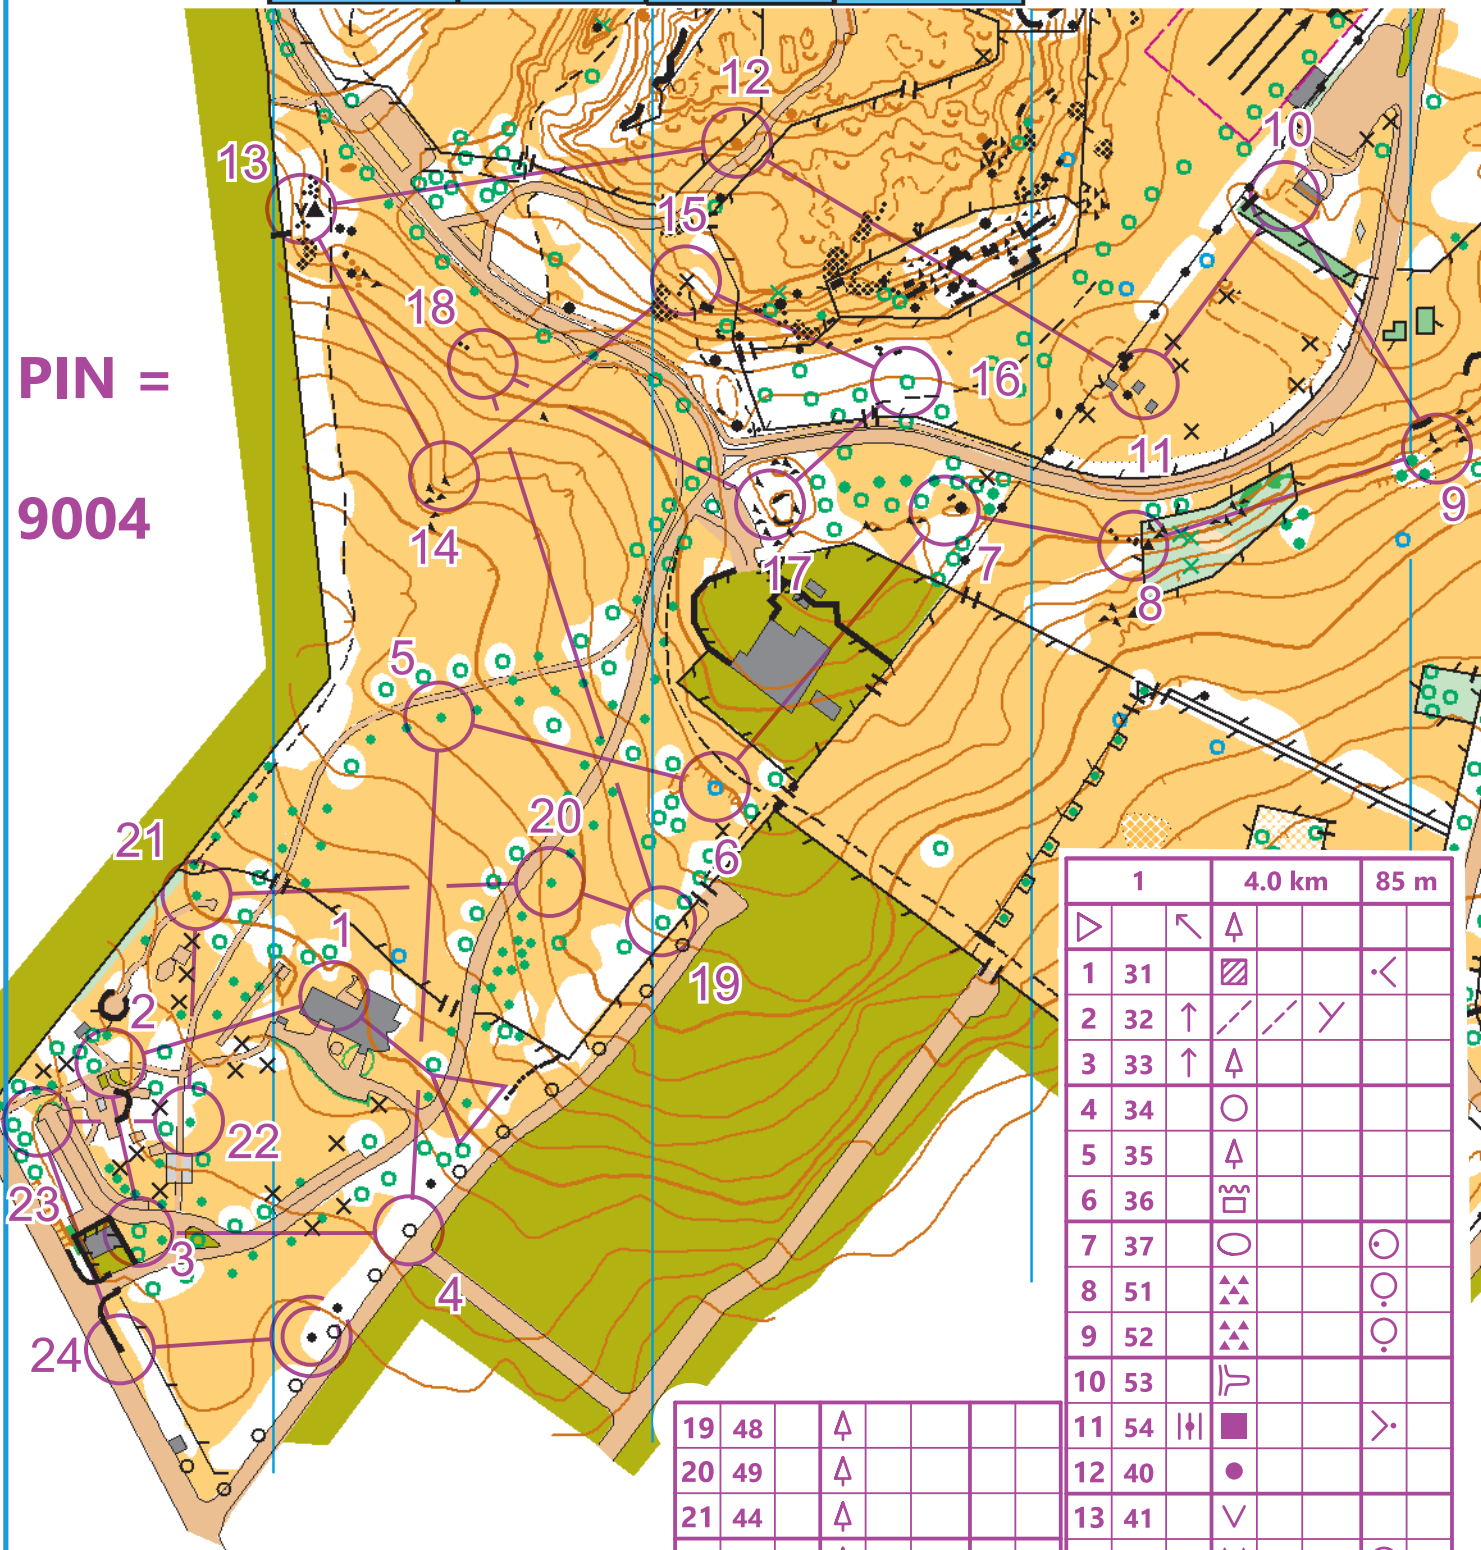

Haydn Ave

Contour interval 2.5 metres

Scale: 1:4,000

Winter Shorts
20 June 2020

Metres 100 200 300 400

PIN =
9004

	1	4.0 km	85 m
▷	↖	▲	
1 31	▨		◀
2 32	↑	↗	↘
3 33	↑	▲	
4 34		○	
5 35		▲	
6 36		⊞	
7 37		○	○
8 51		▲	○
9 52		▲	○
10 53		⊞	
11 54	⊞	■	▶
12 40		●	
13 41		∇	
14 42		▲	○
15 39		×	
16 50		▲	
17 38		○	○
18 43		∩	

19 48		▲		
20 49		▲		
21 44		▲		
22 45	→	▲		
23 46		⊞		⊥
24 47		▲		

○◀ 100 m ▶○

Finish at boulder

Map revised Sep 2019, Selwyn Palmer.
Published by and Copyright 2019 Auckland Orienteering Club Inc.

Possession of this map does not confer the right to organise any event on this area. Permission should be sought from the landowners. Auckland Council