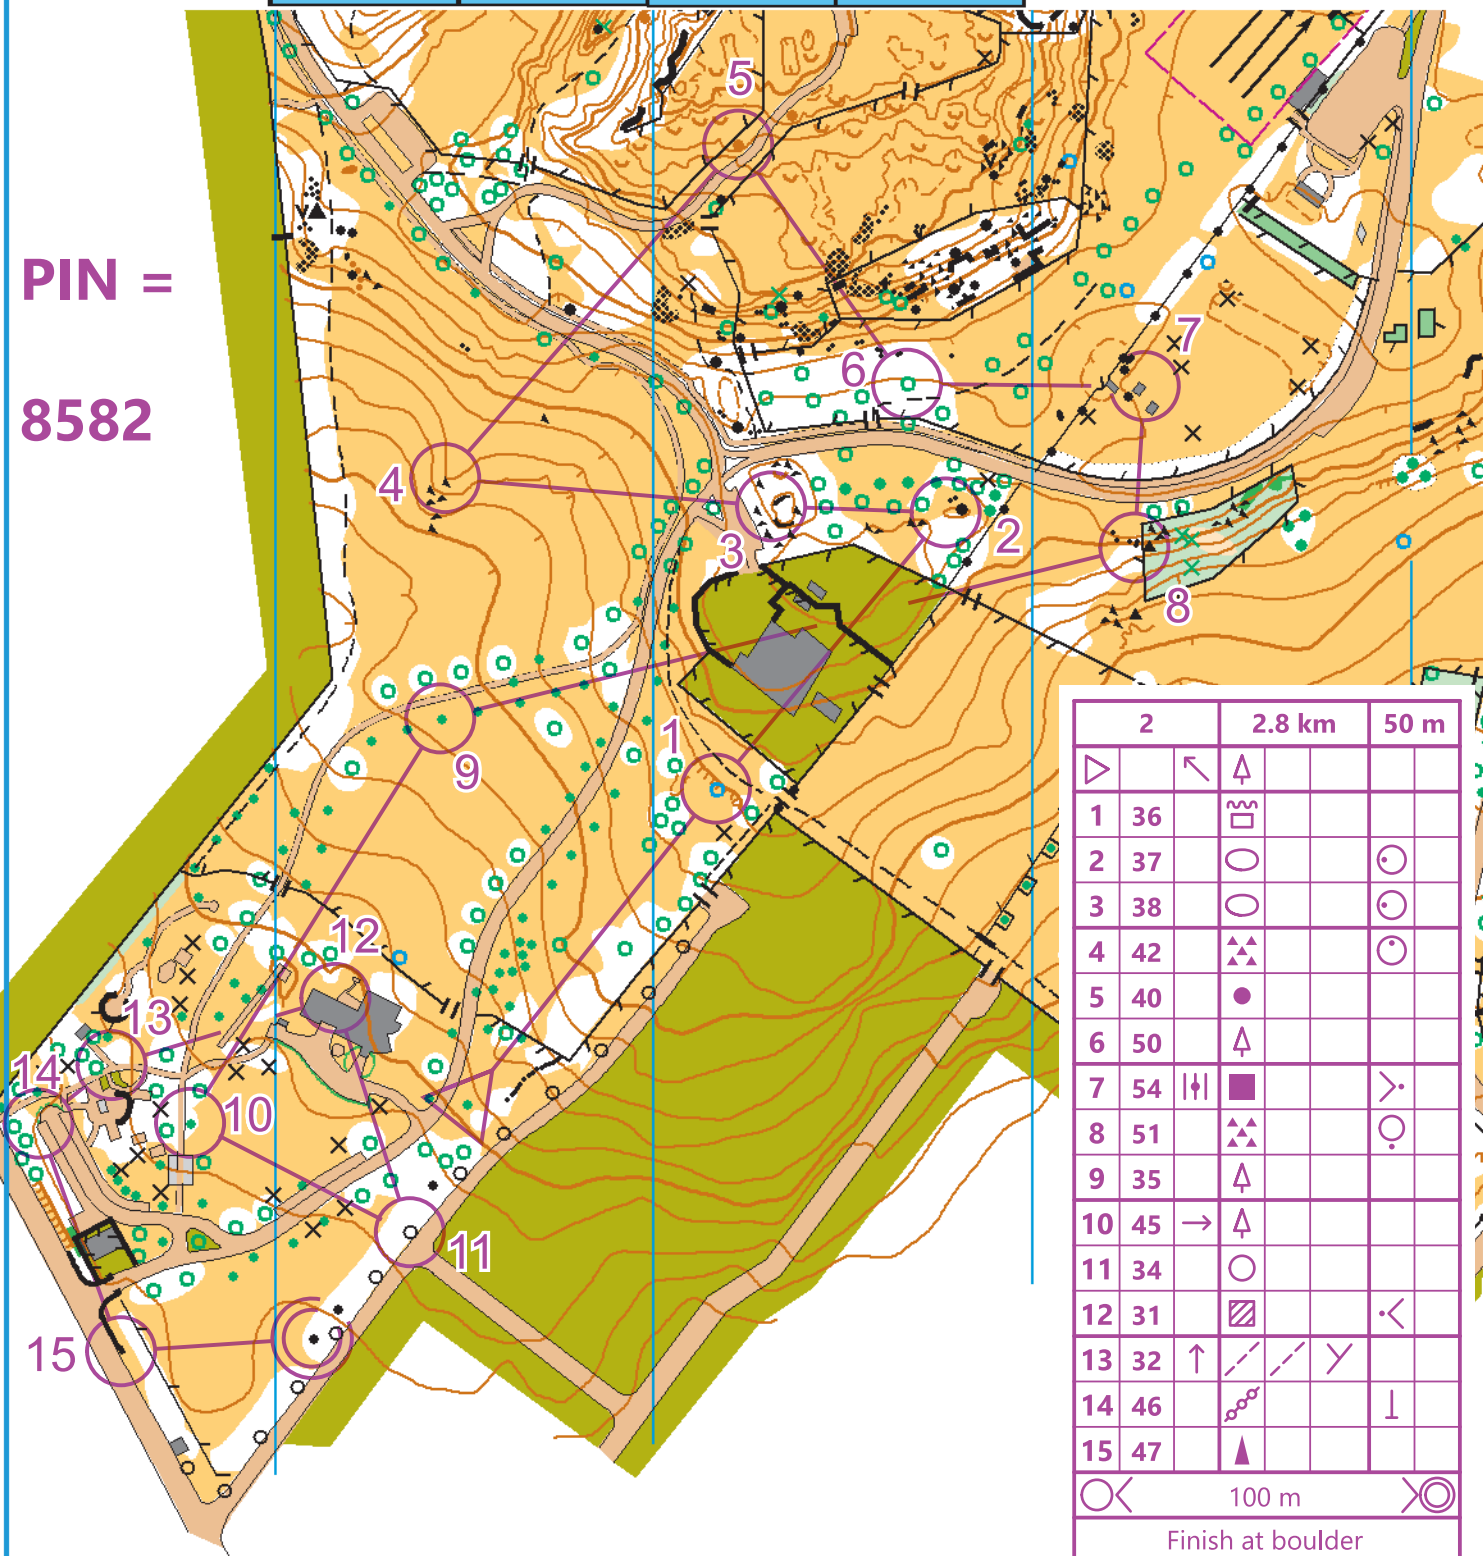

Haydn Ave

Contour interval 2.5 metres

Scale: 1:4,000

Winter Shorts
20 June 2020

Metres 100 200 300 400

PIN =
8582

Map revised Sep 2019, Selwyn Palmer.
Published by and Copyright 2019 Auckland Orienteering Club Inc.

Possession of this map does not confer the right to organise any event on this area. Permission should be sought from the landowners. Auckland Council

For more information about orienteering, contact
Auckland Orienteering Club Inc, auckoc@hotmail.com,
Ph5755695 6257798 , www.auckoc.org.nz